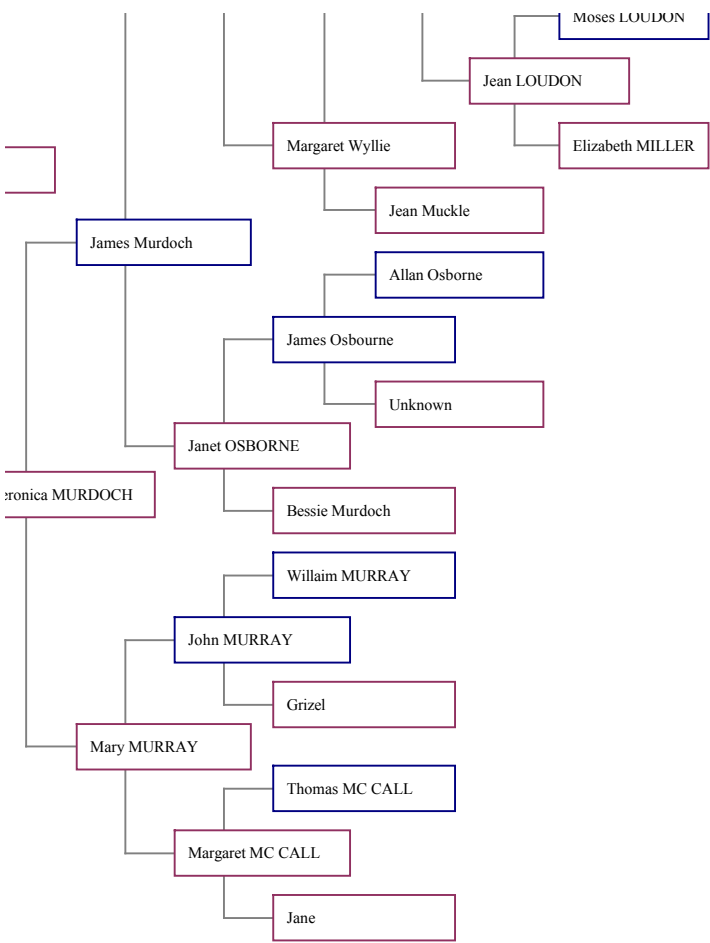

rah Unknown

atthew DANZEY

William FAULKNER

ances FALKNER

Elizabeth

Henry Plowright

ht

rcas

Alexander MCCOMB

Robert STEWART

Marjory STEWART

John MCCOMB

Margaret CURUTHERS

Daniel MCCOMB

Charles MCCULLOCK

Agnes MC CULLOCH

argaret MCCOMB

Mary HANNAH

Mary LOGAN

mes Gold

ary Smith

John Murdoch

Robert Murdoch

Unknown

orge CALDAU

James MURDOCH

Robert Wyllie

Andrew Wyllie

Moses LOUDON

[]

[]

[]