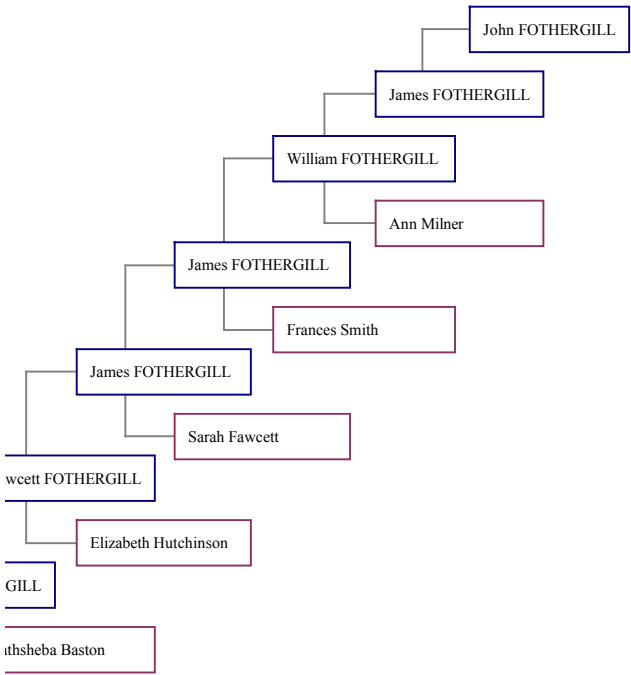

rah Unknown

atthew DANZEY

William FAULKNER

ances FALKNER

Elizabeth

Henry Plowright

ht

rcas

Alexander MCCOMB

Robert STEWART

Marjory STEWART

John MCCOMB

Margaret CURUTHERS

Daniel MCCOMB

Charles MCCULLOCK

Agnes MC CULLOCH

argaret MCCOMB

Mary HANNAH

Mary LOGAN

mes Gold

ary Smith

John Murdoch

Robert Murdoch

Unknown

orge CALDAU

James MURDOCH

Robert Wyllie

Andrew Wyllie

Moses LOUDON

[]

[]

[]