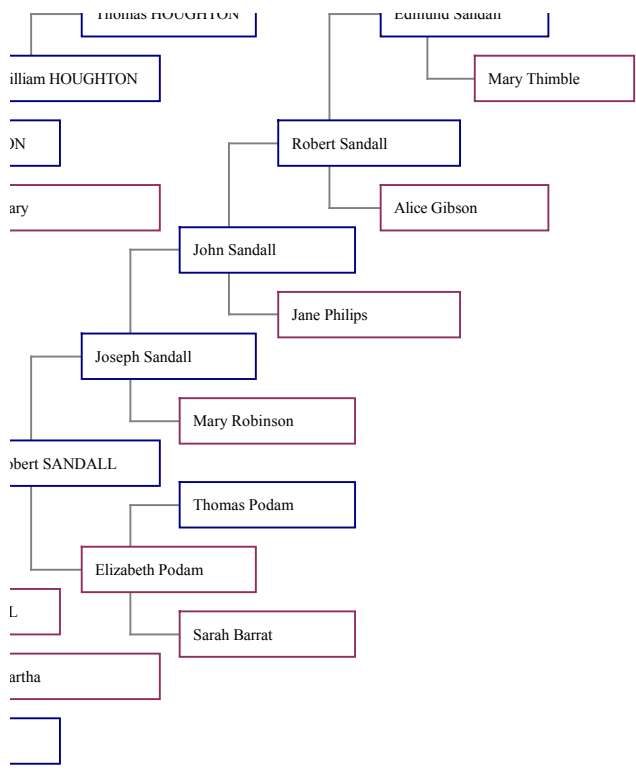

rah Unknown

atthew DANZEY

William FAULKNER

ances FALKNER

Elizabeth

Henry Plowright

ht

rcas

argaret MCCOMB

Mary HANNAH

Mary LOGAN

mes Gold

ary Smith

John Murdoch

Robert Murdoch

Unknown

orge CALDAU

James MURDOCH

Robert Wyllie

Andrew Wyllie

Moses LOUDON

[]

[]

[]