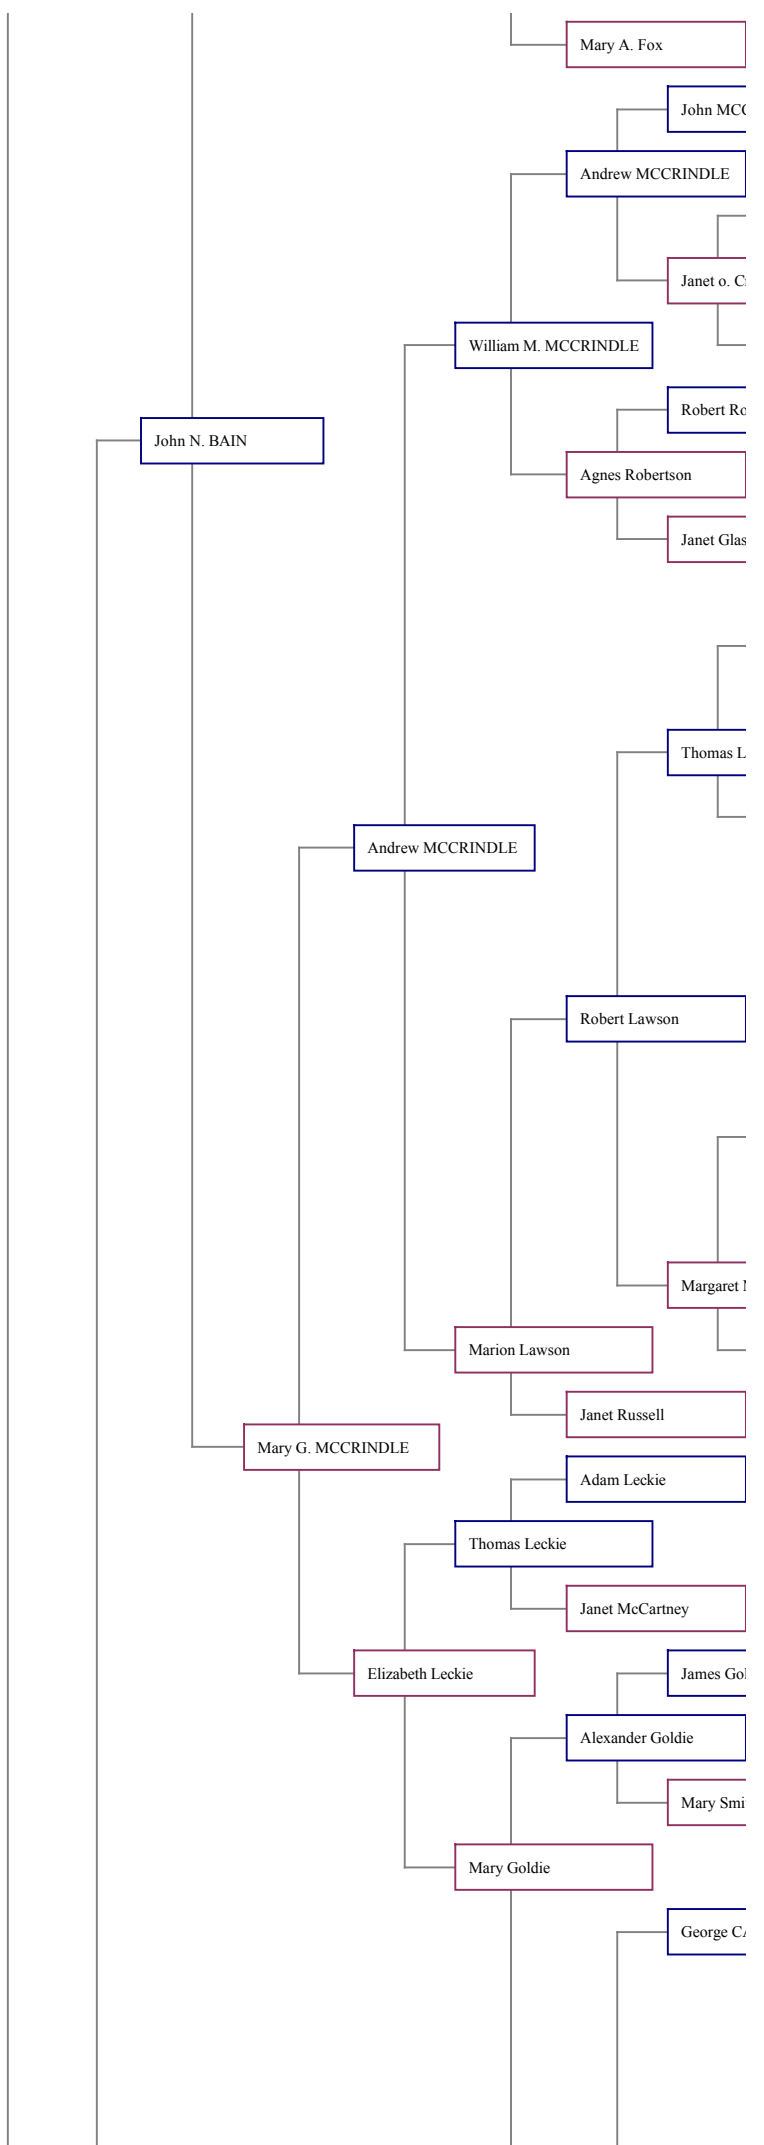

rah Unknown

atthew DANZEY

William FAULKNER

ances FALKNER

Elizabeth

Henry Plowright

ht

rcas

Elizabeth

Stephen Hobourn

James Hobourn

Sarah

Elizabeth

Stephen WOOLNER

Mary CREAK

John POLL

POLL

Mary

Simon POLL

unknown Unknown

John POLL

Mary

James POLL

Frances GOOCH

Thomas POLL

Mary SAYER

Benjamin J. PERRY

hn MCCRINDLE

DLE

John Craig

net o. Craig

Ann SLOAN