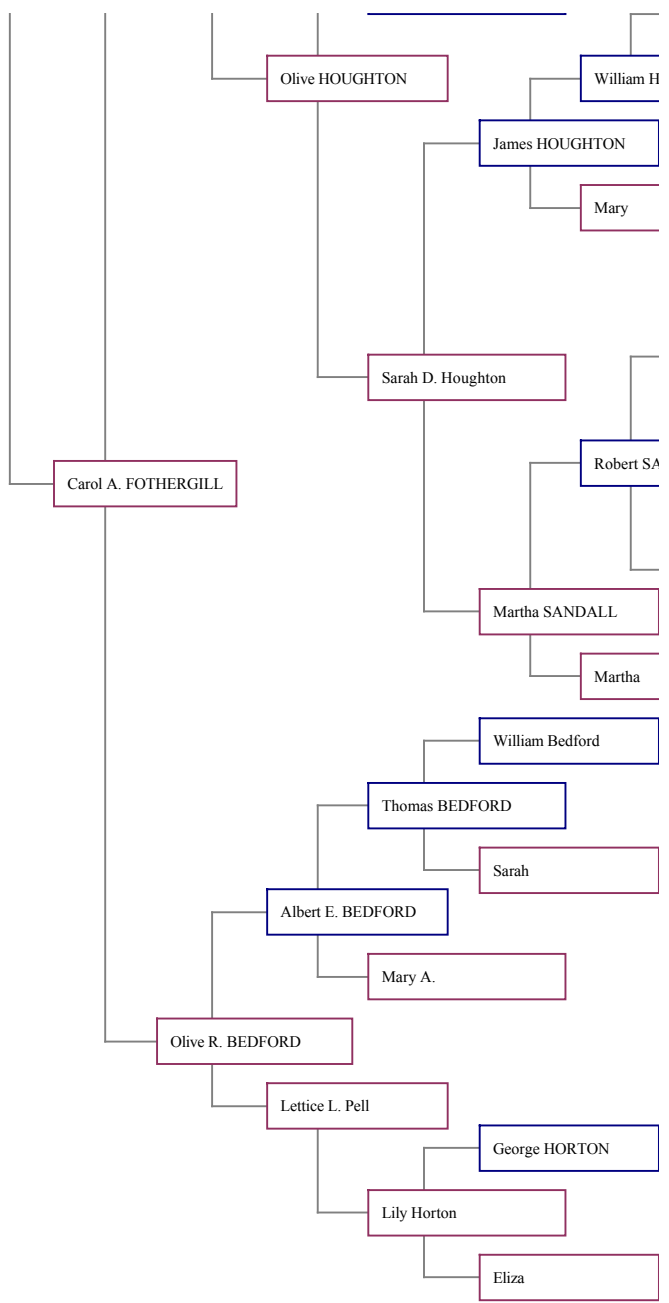

rah Unknown

atthew DANZEY

William FAULKNER

ances FALKNER

Elizabeth

Henry Plowright

ht

rcas

POLL

Mary

Simon POLL

unknown Unknown

John POLL

Mary

James POLL

Frances GOOCH

argaret MCCOMB

Mary HANNAH

Mary LOGAN

mes Gold

ary Smith

John Murdoch

Robert Murdoch

Unknown

orge CALDAU

James MURDOCH

Robert Wyllie

Andrew Wyllie

Moses LOUDON

[]

[]

[]