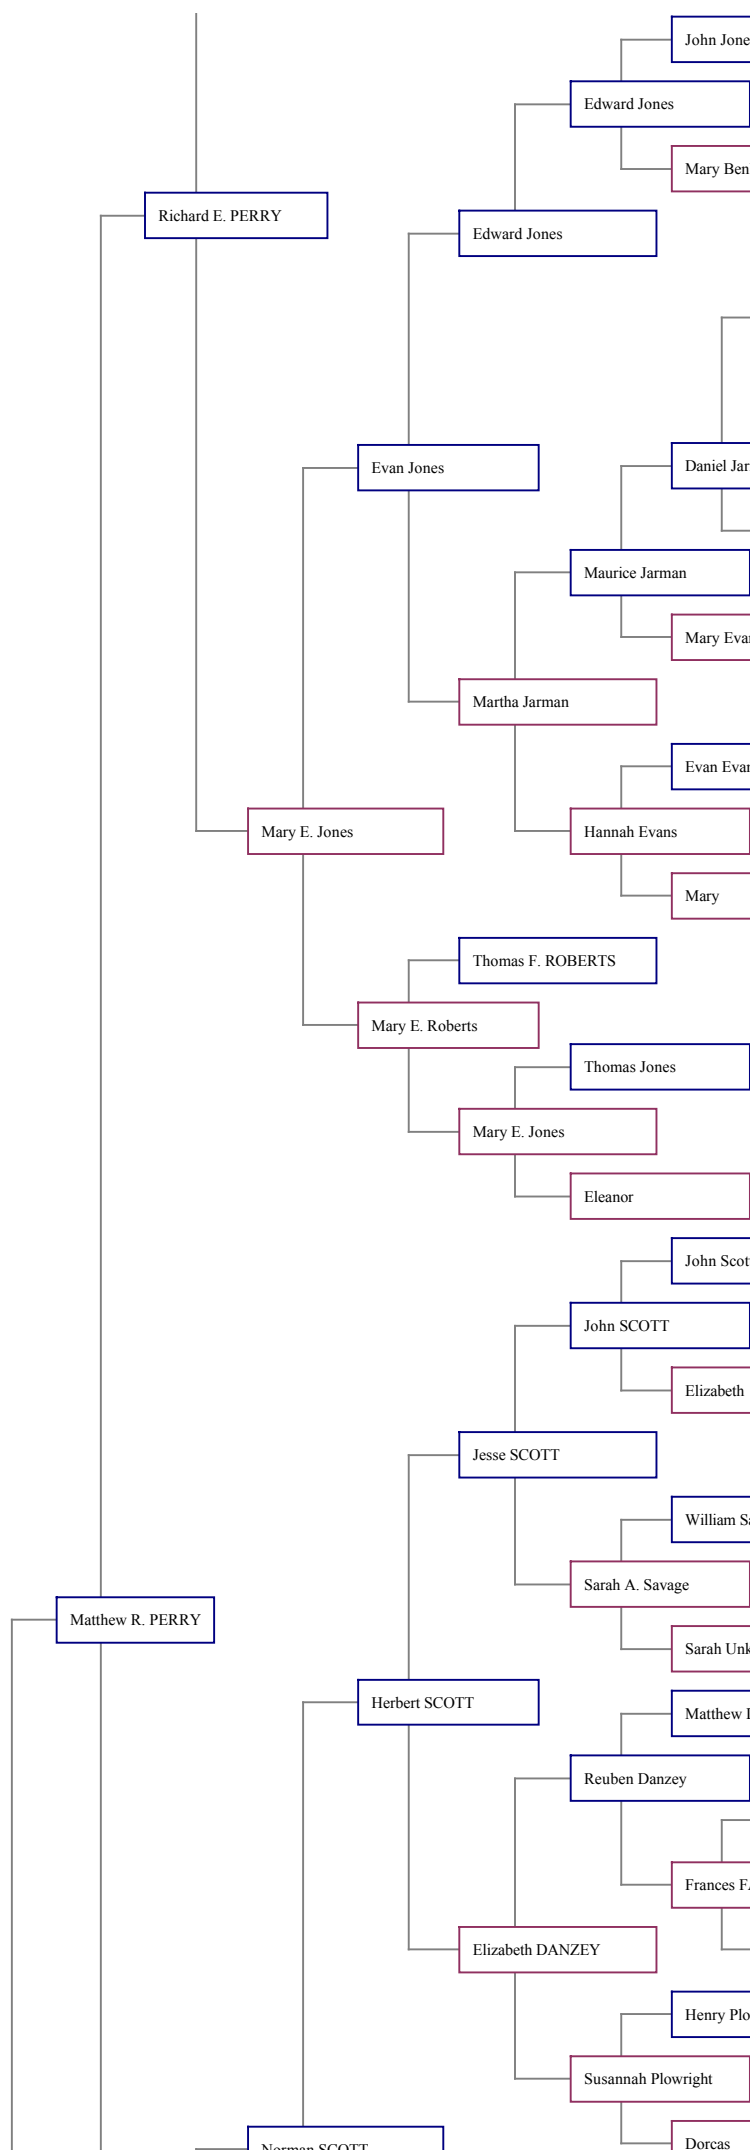

Ancestors of Benjamin

jamin John PERRY

ary Evans

an Evans

ary

hn Scott

izabeth

illiam Savage

rah Unknown

atthew DANZEY

William FAULKNER

ances FALKNER

Elizabeth

Henry Plowright

ht

rcas

POLL

Mary

Simon POLL

unknown Unknown

John POLL

Mary

James POLL

Frances GOOCH